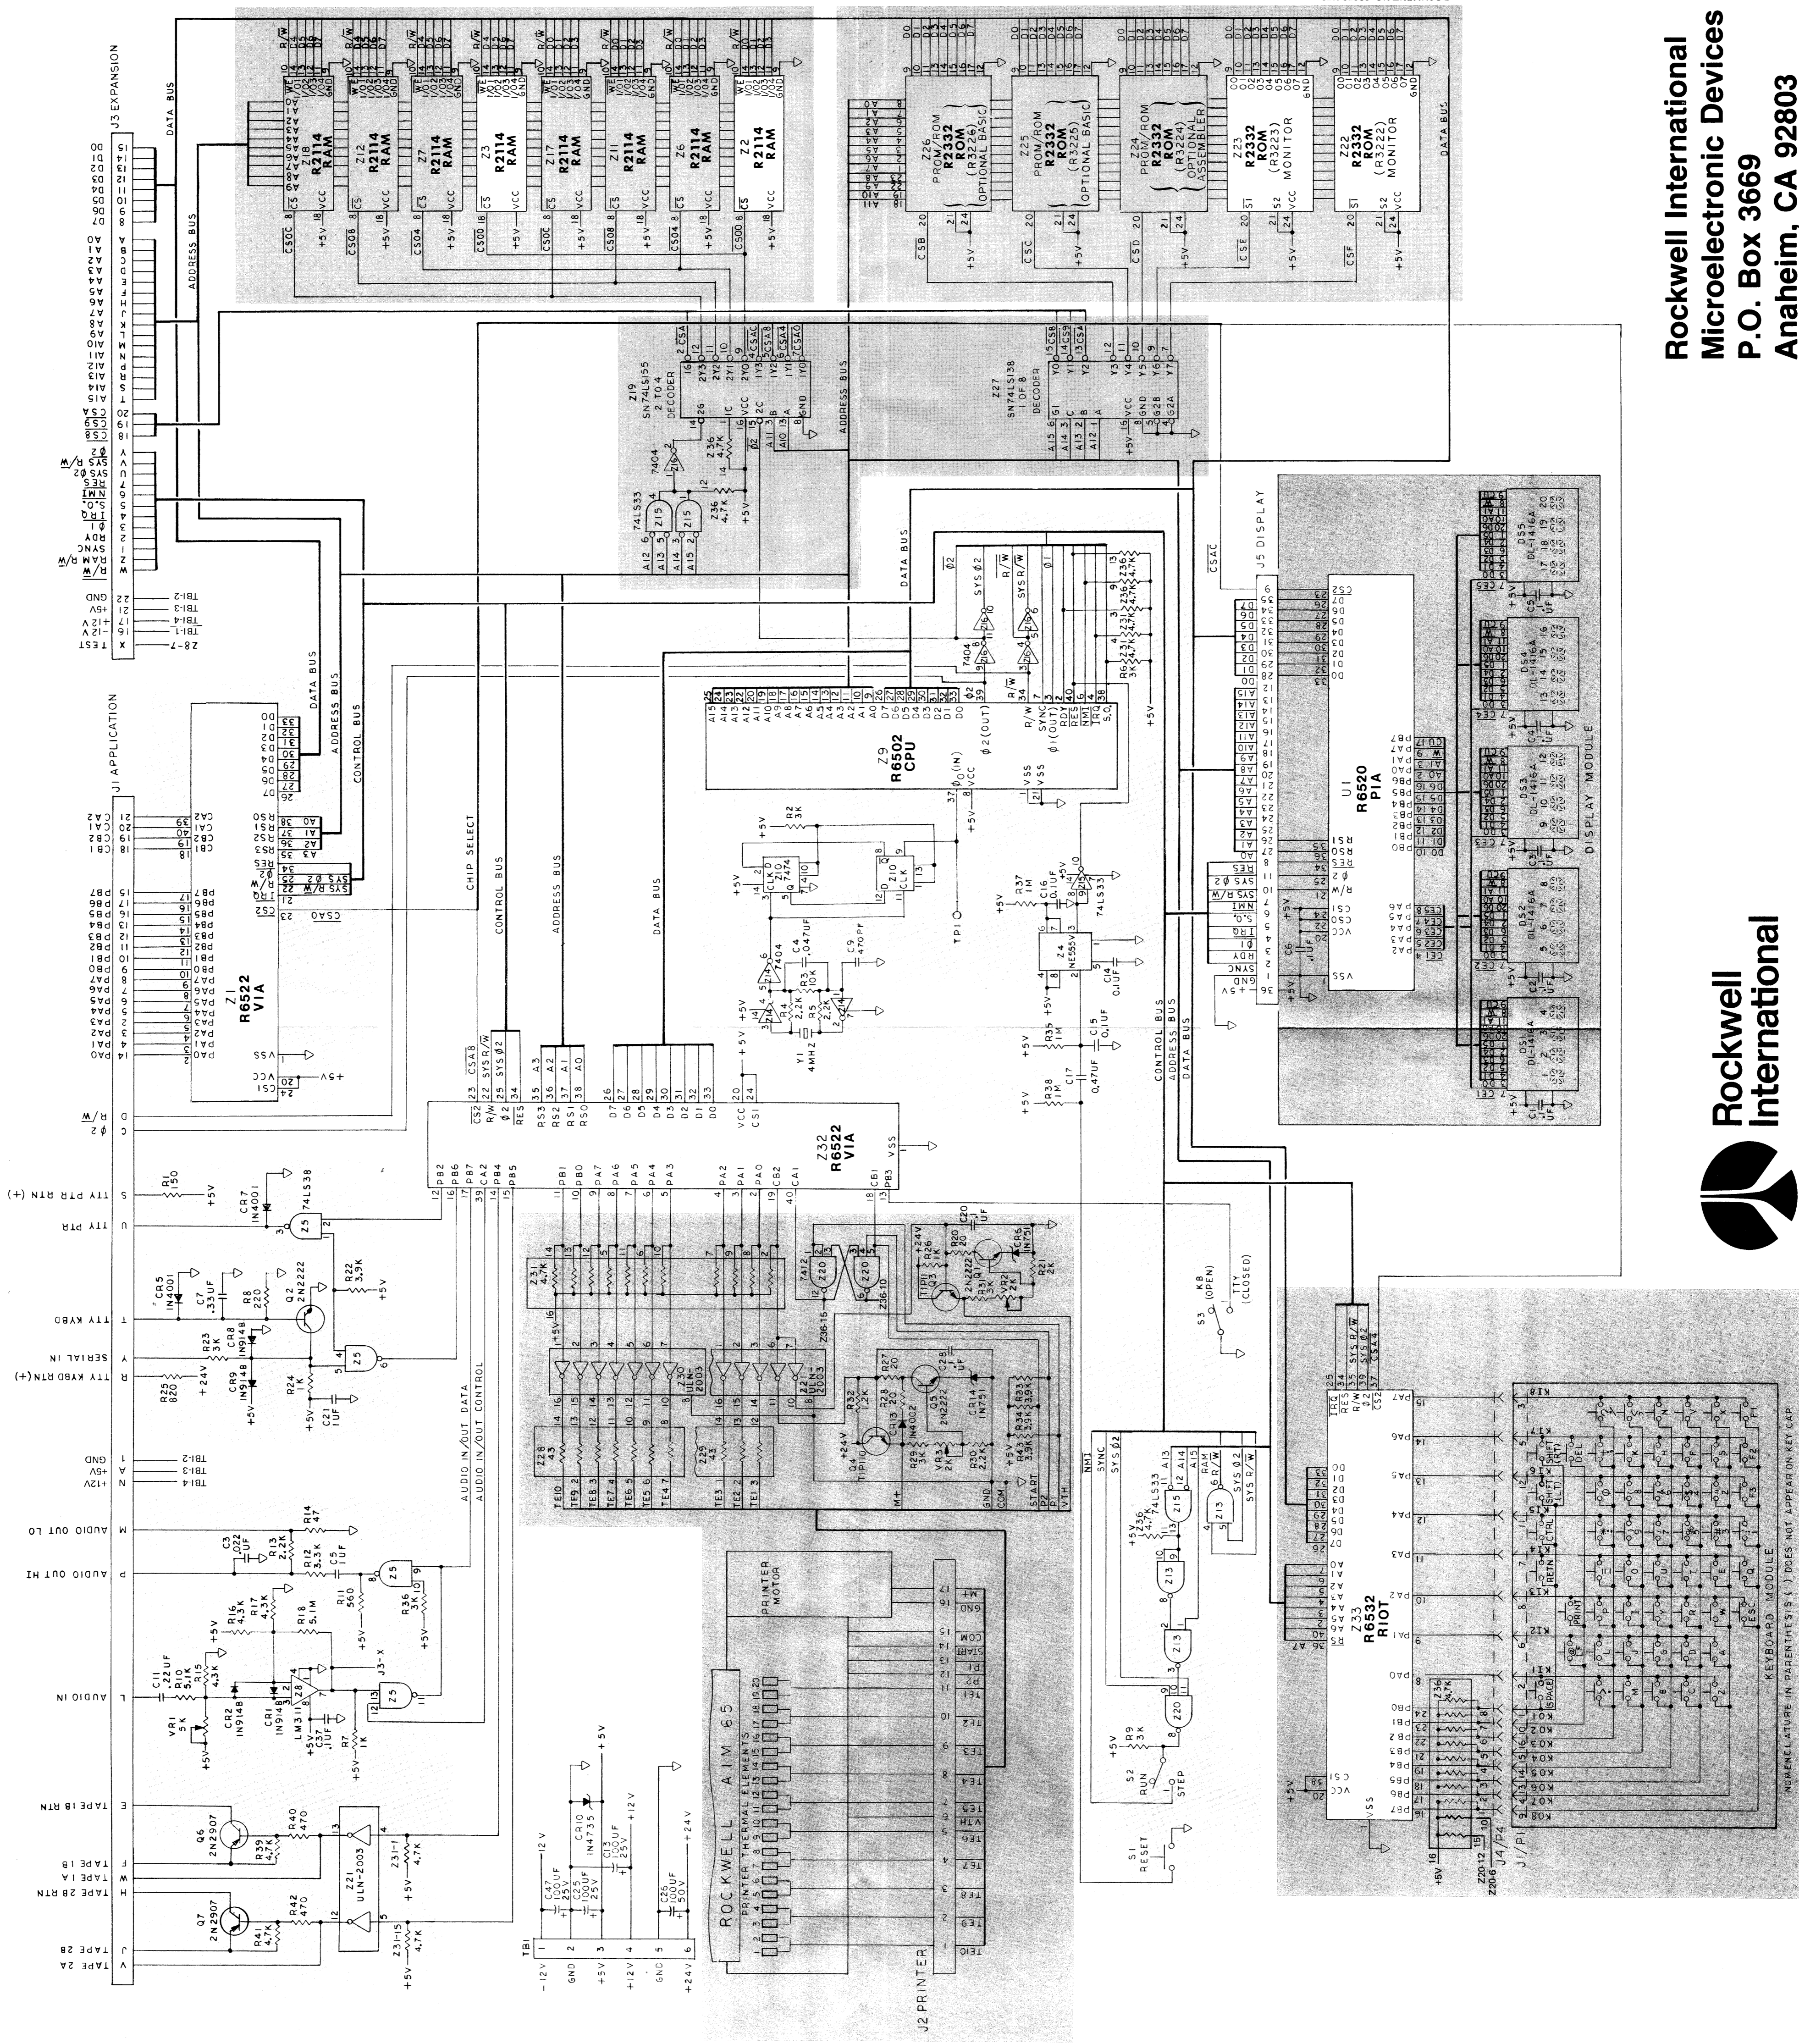

Rockwell AIM 65 Advanced Interactive Microcomputer

Rockwell International
Microelectronic Devices
P.O. Box 3669
Anaheim, CA 92803